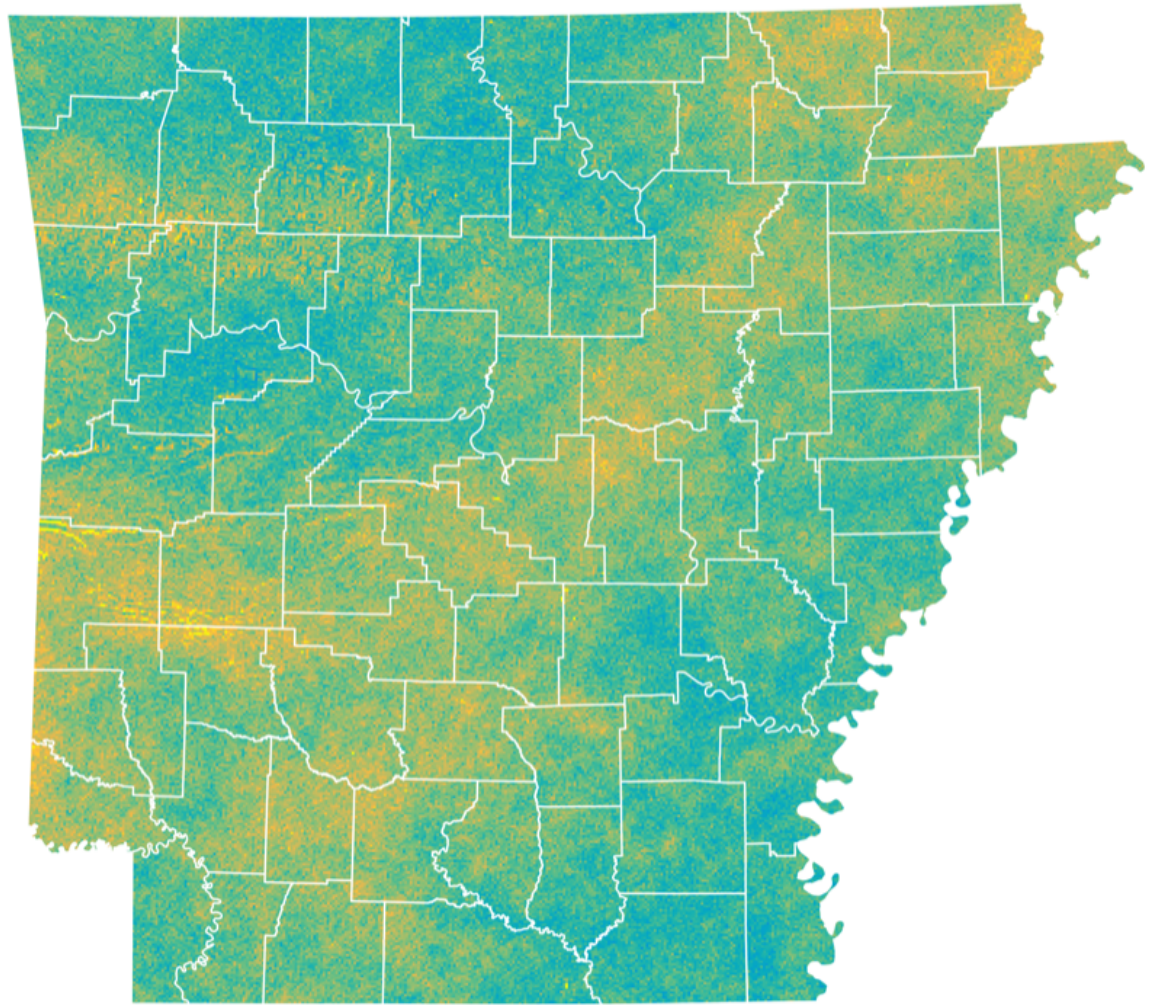

**Yearly Mean
Cloud-to-Ground
Lightning Density
1996-2016**

Strikes per km²

**Mean Cloud-to-Ground
Lightning Density
Winter (Dec-Feb)
1996-2016**

Strikes per km²

**Mean Cloud-to-Ground
Lightning Density
Spring (Mar-May)
1996-2016**

Strikes per km²

**Mean Cloud-to-Ground
Lightning Density
Summer (June-Aug)
1996-2016**

Strikes per km²

**Mean Cloud-to-Ground
Lightning Density
Fall (Sept-Nov)
1996-2016**

Strikes per km²