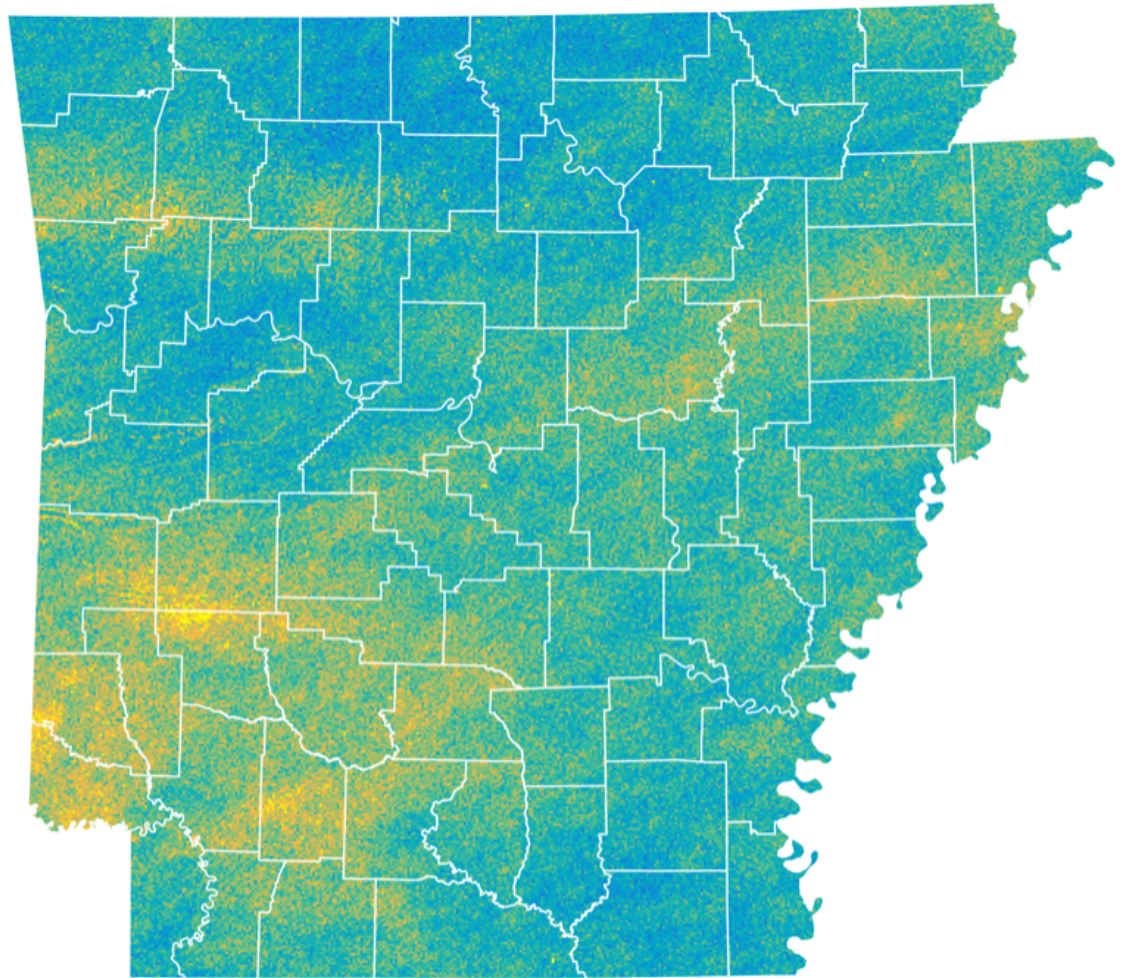

**Yearly Mean
Cloud-to-Ground
Lightning Density
1996-2016**

Strikes per km²

**Mean Cloud-to-Ground
Lightning Density
Winter (Dec-Feb)
1996-2016**

Strikes per km²

**Mean Cloud-to-Ground
Lightning Density
Spring (Mar-May)
1996-2016**

Strikes per km²

**Mean Cloud-to-Ground
Lightning Density
Summer (June-Aug)
1996-2016**

Strikes per km²

**Mean Cloud-to-Ground
Lightning Density
Fall (Sept-Nov)
1996-2016**

Strikes per km²