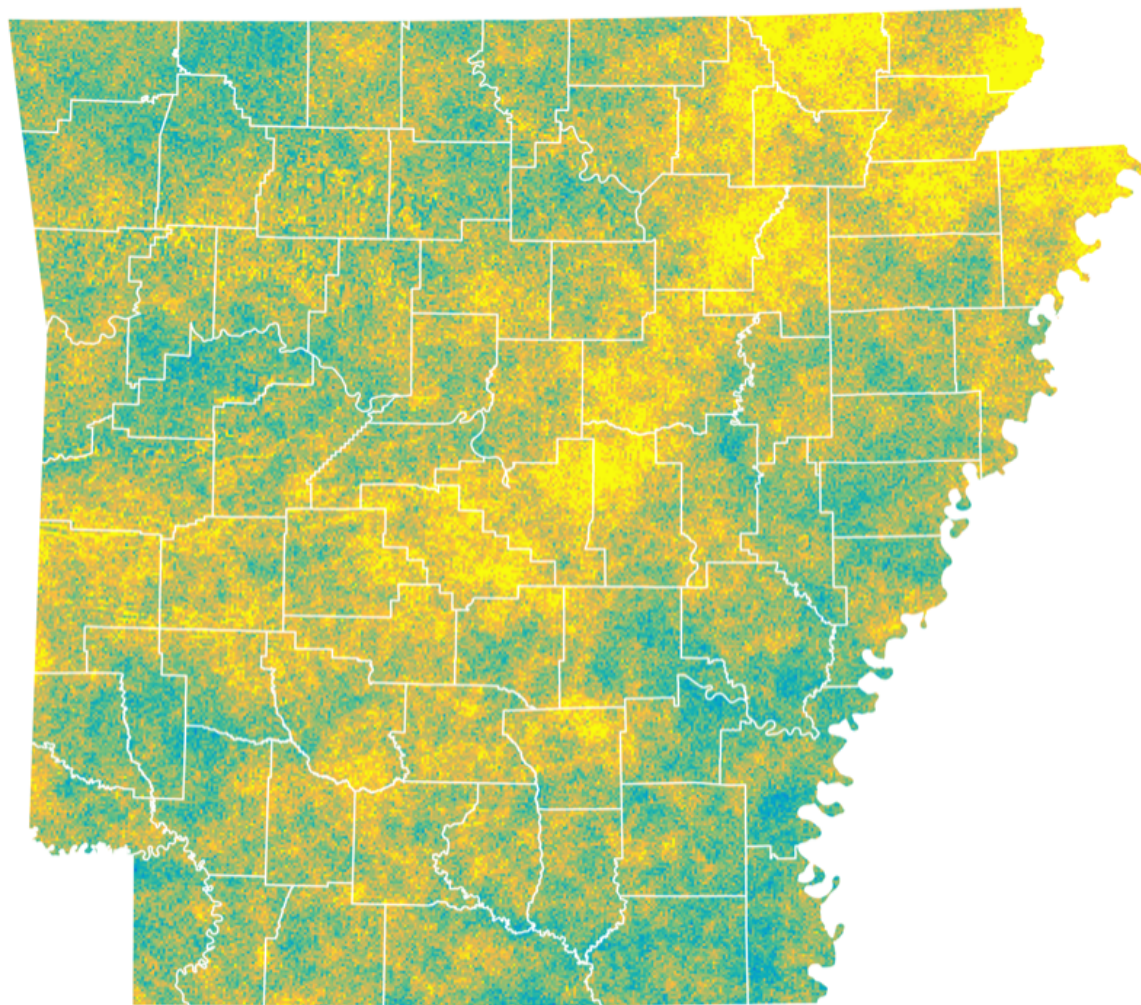

**Yearly Mean
Cloud-to-Ground
Lightning Density
1996-2016**

Strikes per km²

**Mean Cloud-to-Ground
Lightning Density
Winter (Dec-Feb)
1996-2016**

Strikes per km²

**Mean Cloud-to-Ground
Lightning Density
Spring (Mar-May)
1996-2016**

Strikes per km²

**Mean Cloud-to-Ground
Lightning Density
Summer (June-Aug)
1996-2016**

Strikes per km²

**Mean Cloud-to-Ground
Lightning Density
Fall (Sept-Nov)
1996-2016**

Strikes per km²